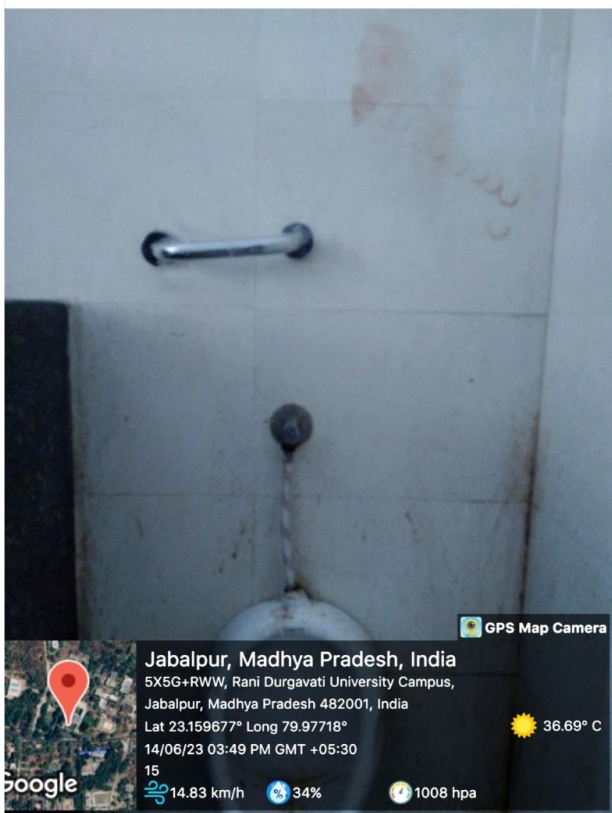

रानी दुर्गावती विश्वविद्यालय Rani Durgavati Vishwavidyalaya

(Formerly, University of Jabalpur)
(NAAC Accredited Grade "B" University)

सरस्वती विहार, पचपेड़ी, जबलपुर-482001 (म.प्र.)
Saraswati Vihar, Pachpedi, Jabalpur-482001 (M.P.)