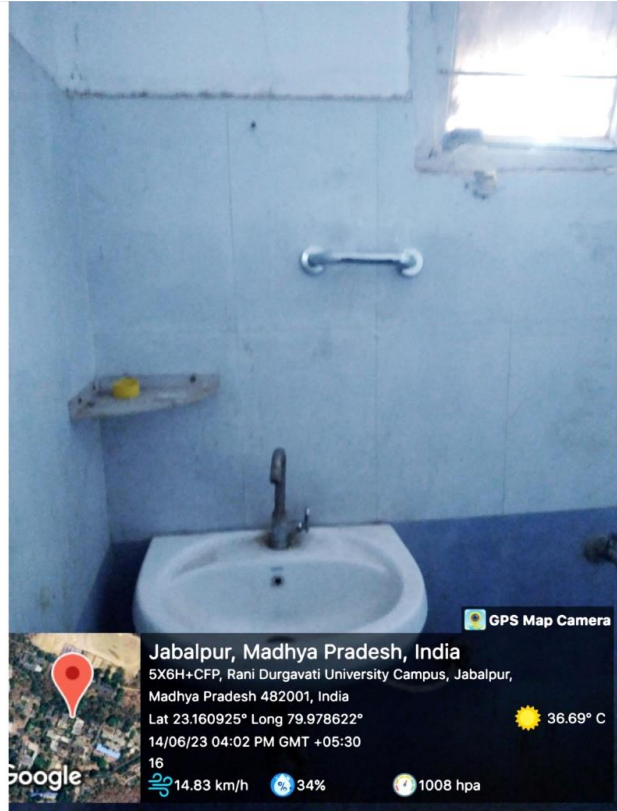

रानी दुर्गावती विश्वविद्यालय Rani Durgavati Vishwavidyalaya

(Formerly, University of Jabalpur)
(NAAC Accredited Grade "B" University)

सरस्वती विहार, पचपेड़ी, जबलपुर-482001 (म.प्र.)
Saraswati Vihar, Pachpedi, Jabalpur-482001 (M.P.)