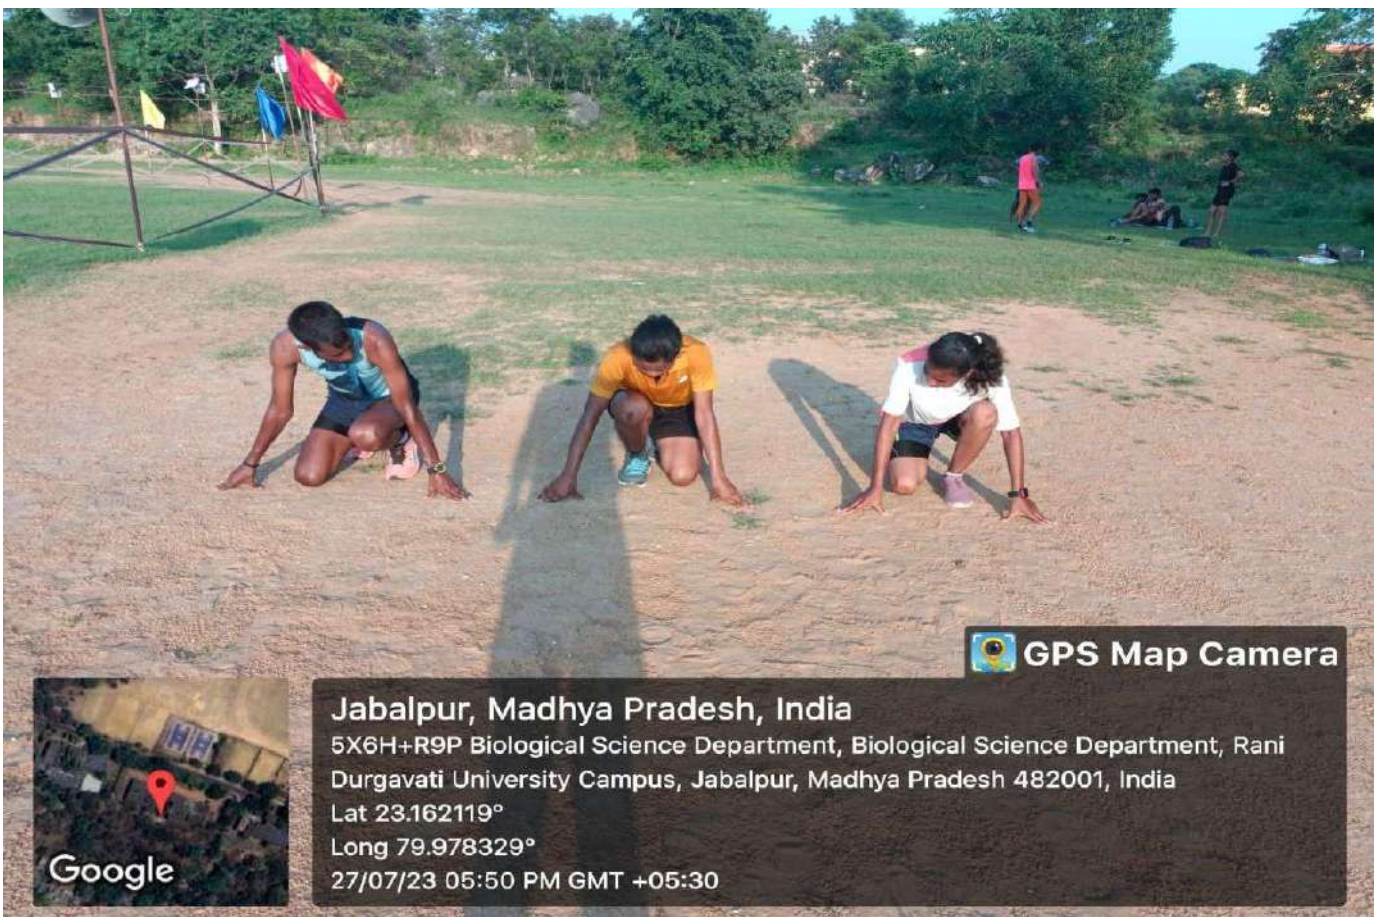

Kho-Kho

 **GPS Map Camera**

Jabalpur, Madhya Pradesh, India

5X7H+45X, Rani Durgavati University Campus, Jabalpur, Madhya Pradesh 482001, India

Lat 23.16312°

Long 79.977936°

27/07/23 01:52 PM GMT +05:30

Judo Karate

Kabaddi Court

Handball

Volley Ball

Running

रानी दुर्गावती विश्वविद्यालय Rani Durgavati Vishwavidyalaya

(Formerly, University of Jabalpur)
(NAAC Accredited Grade "B" University)

सरस्वती विहार, पचपेढी, जबलपुर-482001 (म.प्र.)
Saraswati Vihar, Pachpedi, Jabalpur-482001 (M.P.)