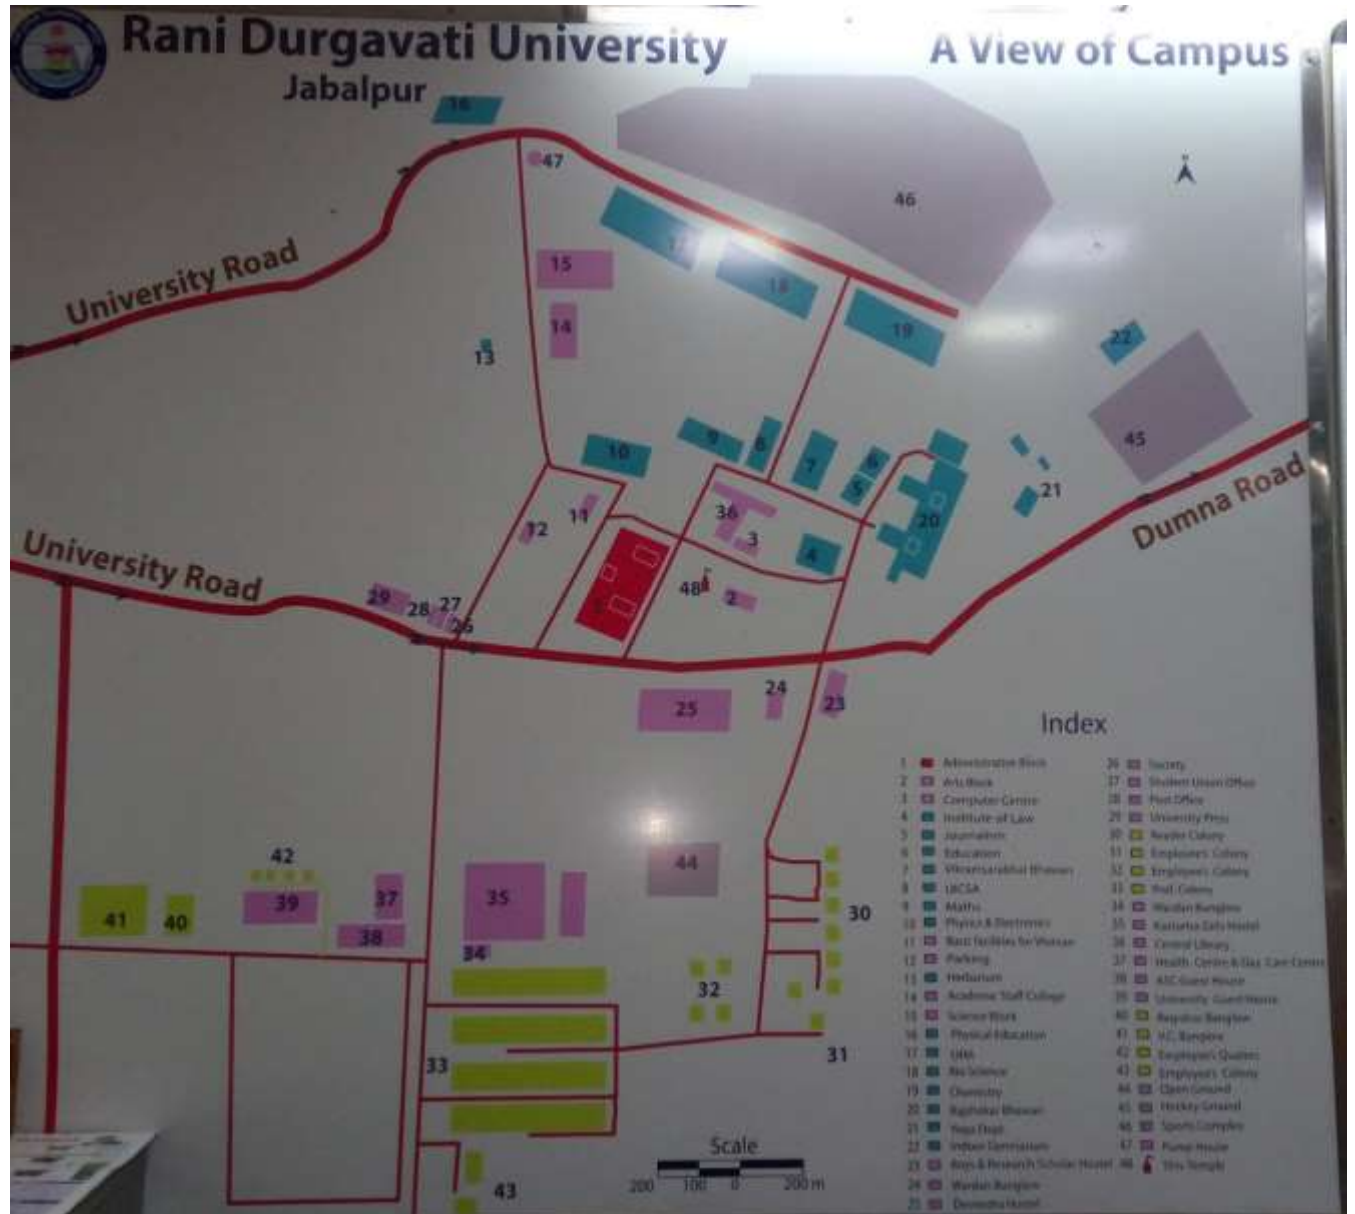

4.1.1 The institution has adequate facilities for teaching - learning. viz., classrooms, laboratories, computing equipment, etc.

Index

S.N.	Subject	Page No.
1.	University Map	2
2.	Facilities for Teaching – Learning	3-26
3.	ICT Enabled Class Rooms	27-54
4.	Laboratories	55-72
5.	Computing Equipment	73-78
6.	Library	79-86

Registrar
Rani Durgavati Vishwavidyalaya
Jabalpur

(Formerly, University of Jabalpur)
(NAAC Accredited Grade "B" University)

University Map