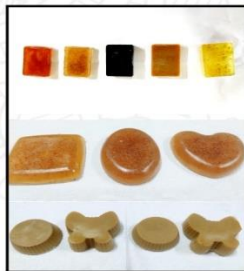

3rd
श्री विद्योत्सव
DIC MEET
2023

STARTUP HANDMADE HERBAL SOAP

INTRODUCTION

In present time the Cosmetics products are widely used for enhance the beauty of both men and women. But Cosmetics Industry using different types of chemicals which can causes many side effects like Headache, Eye infection, Hair problems etc. Therefore, to solve these problems Incubation Centre, Bio-Design Innovation Centre, RDU, Jabalpur has developed Herbal products known as Herbal Bath Soap for people. These soaps are free from allergic and irritation causing chemicals.

BENEFITS :

- Nourishes your skin.
- Therapeutic and Aromatic.
- Refreshes the mind, body and spirit.
- Makes them extra special Relief from Skin Diseases.
- Save the Environment.
- Natural Soap is Economical.