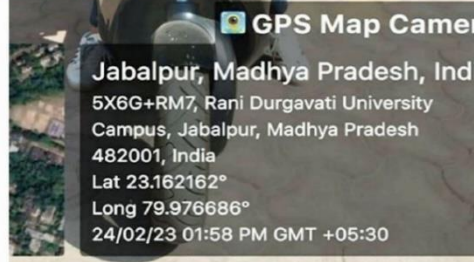

2. Battery-Powered Vehicles