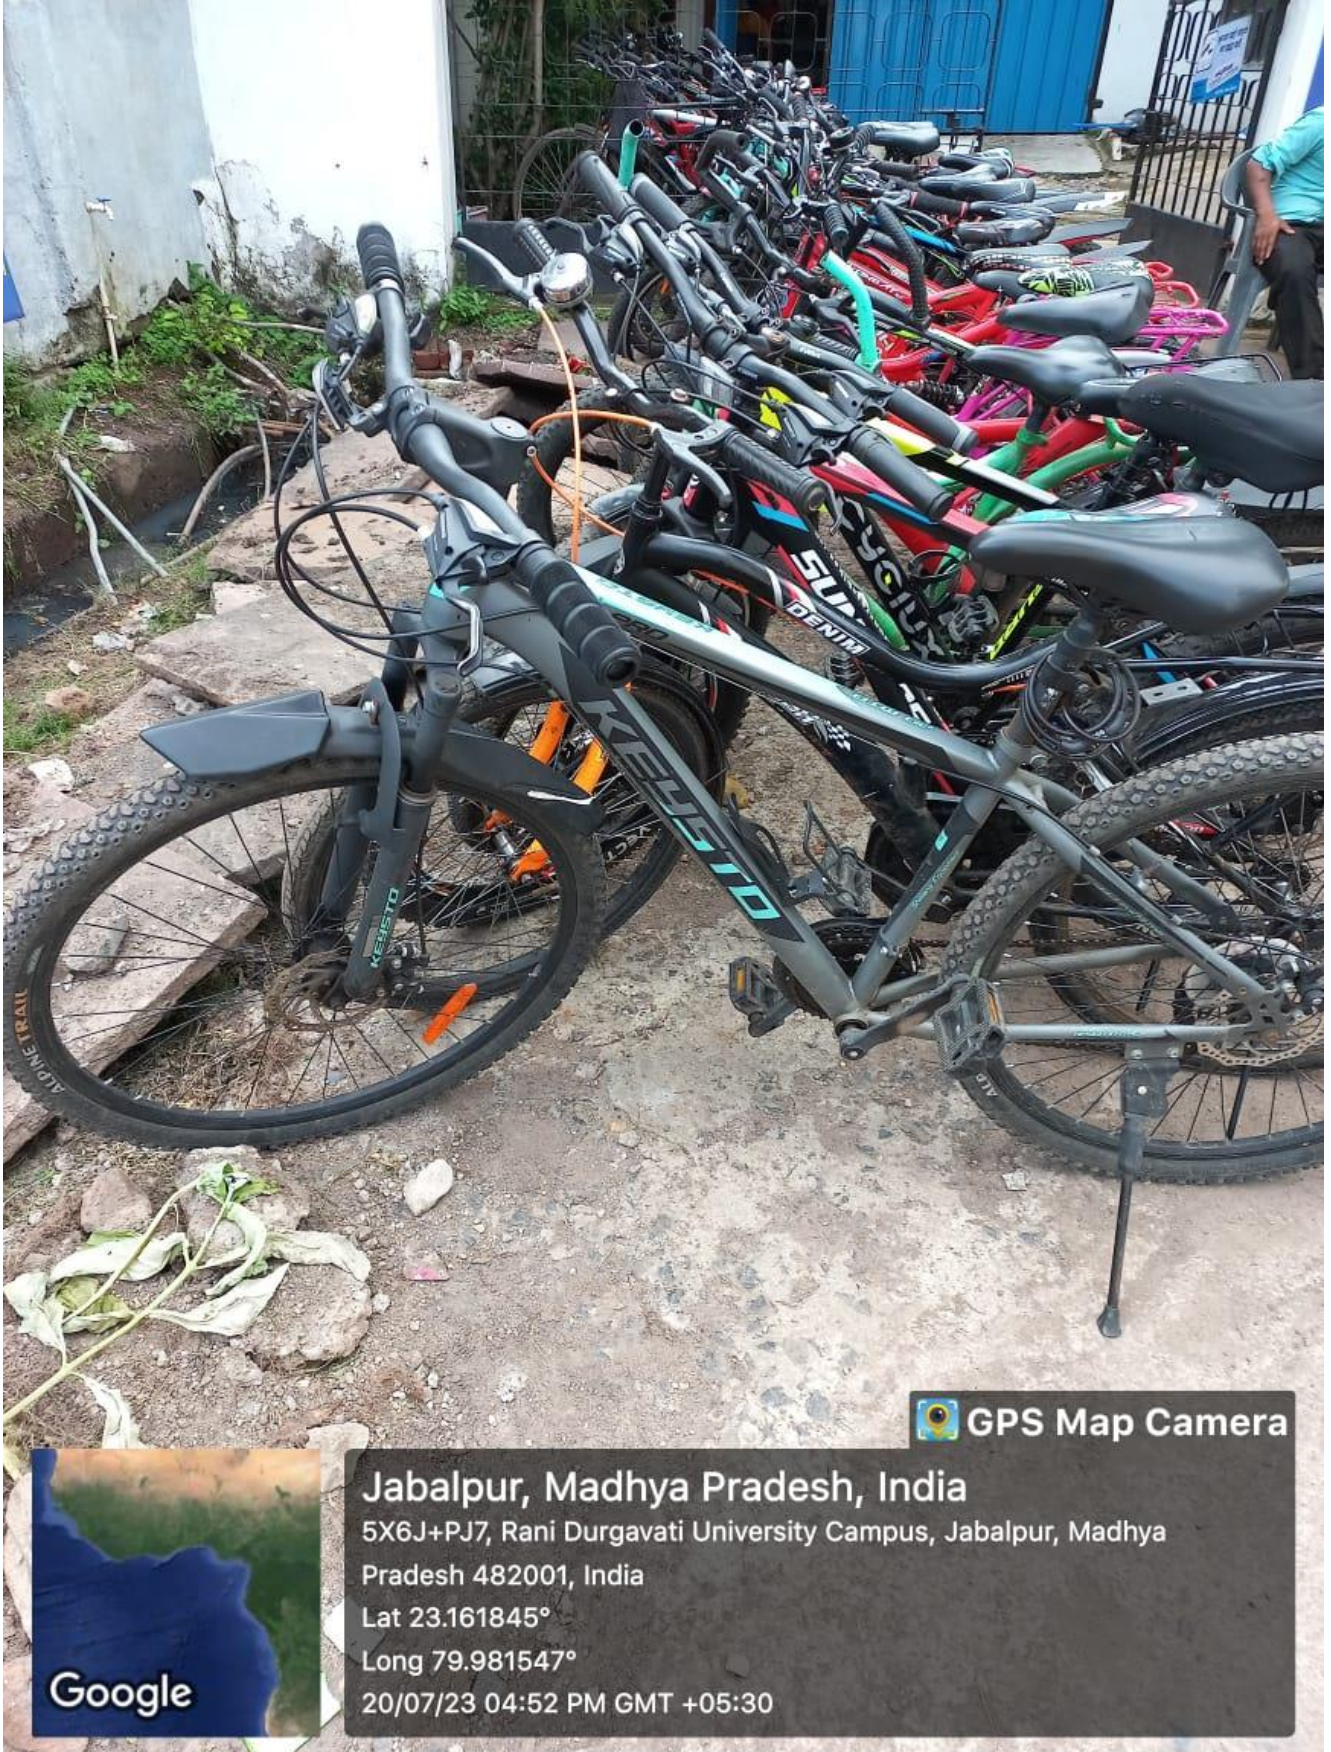

रानी दुर्गावती विश्वविद्यालय Rani Durgavati Vishwavidyalaya

(Formerly, University of Jabalpur)
(NAAC Accredited Grade "B" University)

सरस्वती विहार, पचपेढी, जबलपुर-482001 (म.प्र.)
Saraswati Vihar, Pachpedi, Jabalpur-482001 (M.P.)

GPS Map Camera

Jabalpur, Madhya Pradesh, India

5X6J+PJ7, Rani Durgavati University Campus, Jabalpur, Madhya Pradesh 482001, India

Lat 23.161845°

Long 79.981547°

20/07/23 04:52 PM GMT +05:30

Google